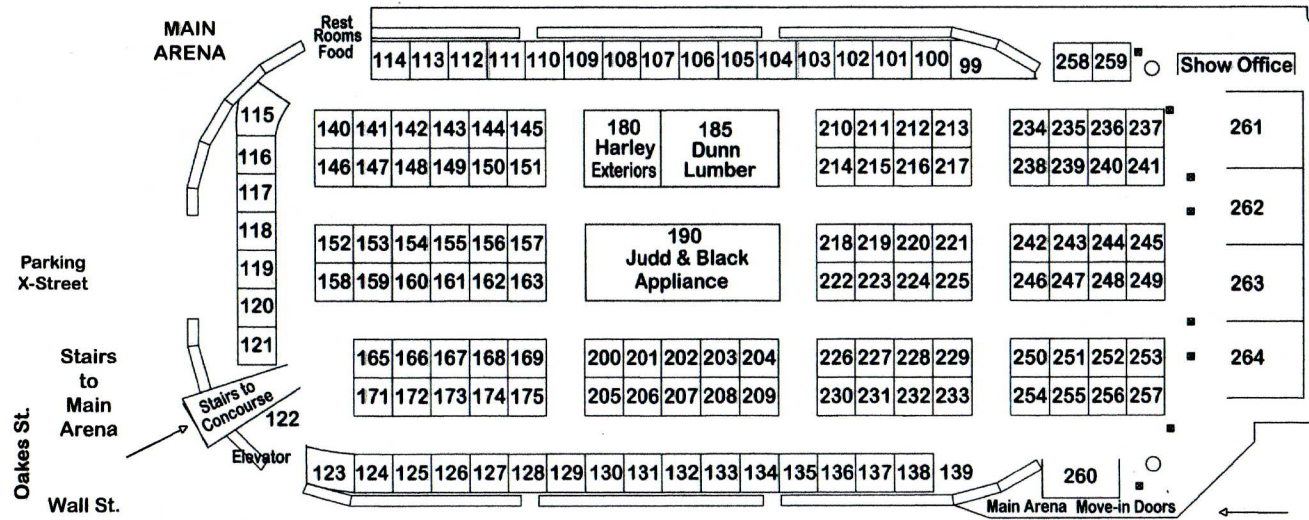

March 13, 14, 15 2020

Hours
 Fri. 12pm to 6pm Sat. 10am to 6pm Sun. 10am to 5pm

Major Sponsors

Public traffic flow provides excellent exposure for all booths. The public enters the Events Center on the Concourse at Oakes and Hewitt. The traffic is then directed through the Ballroom, continuing around the Concourse, down the stairs to the large Main Arena Expo Hall.

Everett Home Show Inc.

Contact: Jim Ashe

P.O. Box 1546 Granite Falls, WA 98252

Tele: 425-210-3505 Fax: 360-691-6315

Email: jimevents@seanet.com

Enter Main Arena Loading Area
 Here Off Broadway

Wall St.

Broadway Ave.